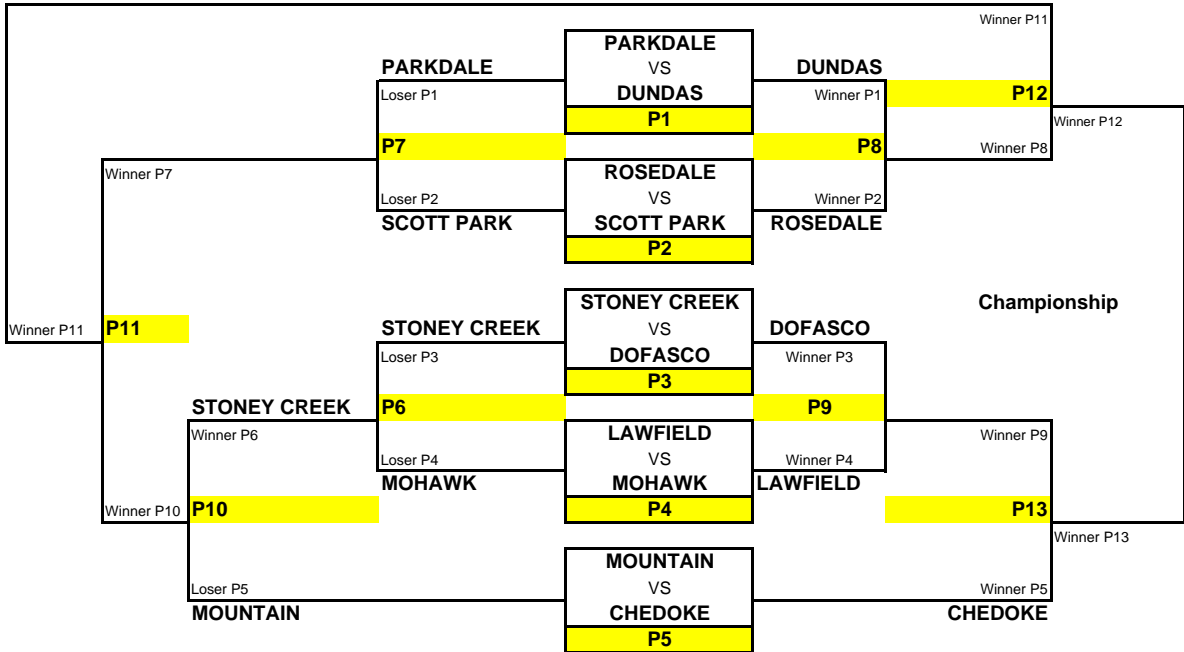

**RHL PLAYDOWNS
PEEWEE DIVISION**

GAME #	LOCATION	DAY	DATE	TIME	ASSOCIATION		ASSOCIATION	
P1	Rosedale	Sun	22-Mar	10:00am	PARKDALE	2	DUNDAS	9
P2	Rosedale	Sun	22-Mar	12:00pm	ROSEDALE	6	SCOTT PARK	0
P3	Rosedale	Sun	22-Mar	9:00am	STONE CREEK	1	DOFASCO	6
P4	Chedoke G	Sun	22-Mar	9:30am	LAWFIELD	10	MOHAWK	1
P5	Rosedale	Sun	22-Mar	2:00pm	MOUNTAIN	5	CHEDOKE	5 (win)
P6	Rosedale	Sun	22-Mar	3:00pm	STONE CREEK	8	MOHAWK	0
P7	Quad (:30)	Mon	23-Mar	8:30pm	PARKDALE		SCOTT PARK	
P8	Parkdale	Wed	25-Mar	6:00pm	DUNDAS		ROSEDALE	
P9	Lawfield	Thur	26-Mar	7:00pm	DOFASCO		LAWFIELD	
P10	Parkdale	Wed	25-Mar	7:00pm	MOUNTAIN		STONE CREEK	
P11	Quad (:15)	Wed	25-Mar	6:15pm				
P12	Market	Sat	28-Mar	11:00am				
P13	Market	Sat	28-Mar	12:00pm	CHEDOKE			
CHAMP	Mountain	Sun	29-Mar	12:00pm