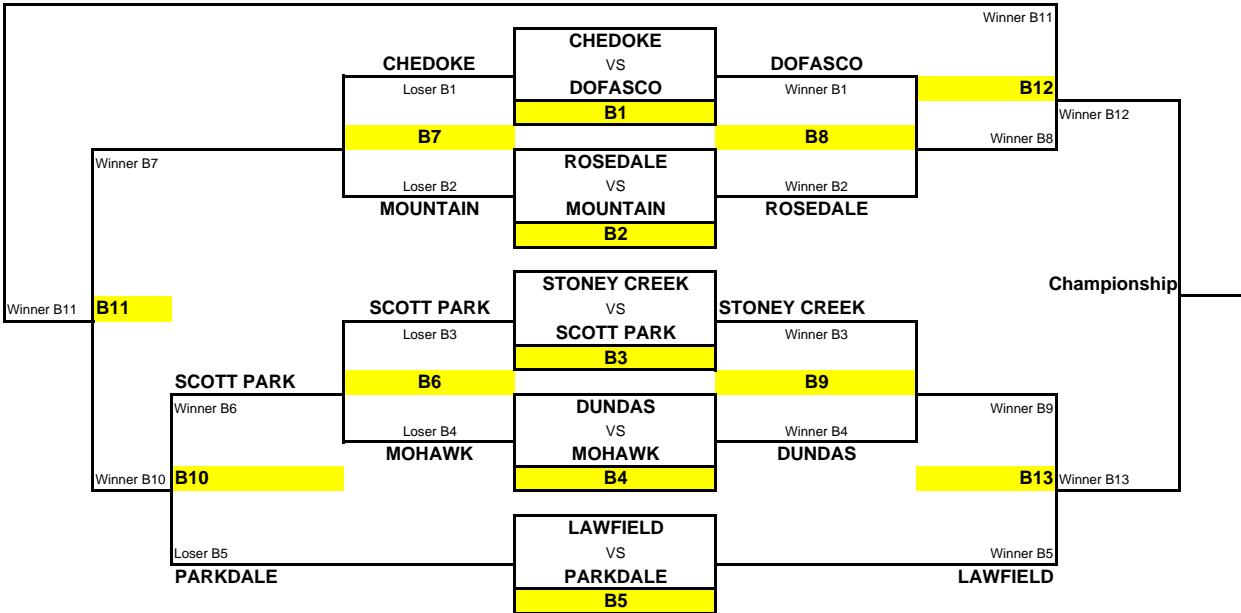

**RHL PLAYDOWNS
BANTAM DIVISION**

GAME #	LOCATION	DAY	DATE	TIME	ASSOCIATION		ASSOCIATION	
B1	Mountain	Sun	22-Mar	11:00am	CHEDOKE	3	DOFASCO	5
B2	Mountain	Sun	22-Mar	12:00pm	ROSEDALE	3	MOUNTAIN	1
B3	Mountain	Sun	22-Mar	9:00am	STONEY CREEK	4	SCOTT PARK	1
B4	Mountain	Sun	22-Mar	10:00am	DUNDAS	4	MOHAWK	1
B5	Rosedale	Sun	22-Mar	11:00am	LAWFIELD	2	PARKDALE	1
B6	Rosedale	Sun	22-Mar	4:00PM	SCOTT PARK	2	MOHAWK	1
B7	Lawfield	Tues	24-Mar	8:00pm	CHEDOKE		MOUNTAIN	
B8	Quad (:15)	Wed	25-Mar	7:15pm	DOFASCO		ROSEDALE	
B9	Parkdale	Wed	25-Mar	8:00pm	STONEY CREEK		DUNDAS	
B10	Lawfield	Tues	24-Mar	9:00pm	PARKDALE		SCOTT PARK	
B11	Quad (:15)	Wed	25-Mar	8:15pm				
B12	Mountain	Sat	28-Mar	10:00am				
B13	Mountain	Sat	28-Mar	11:00am	LAWFIELD			
CHAMP	Mountain	Sun	29-Mar	1:30pm