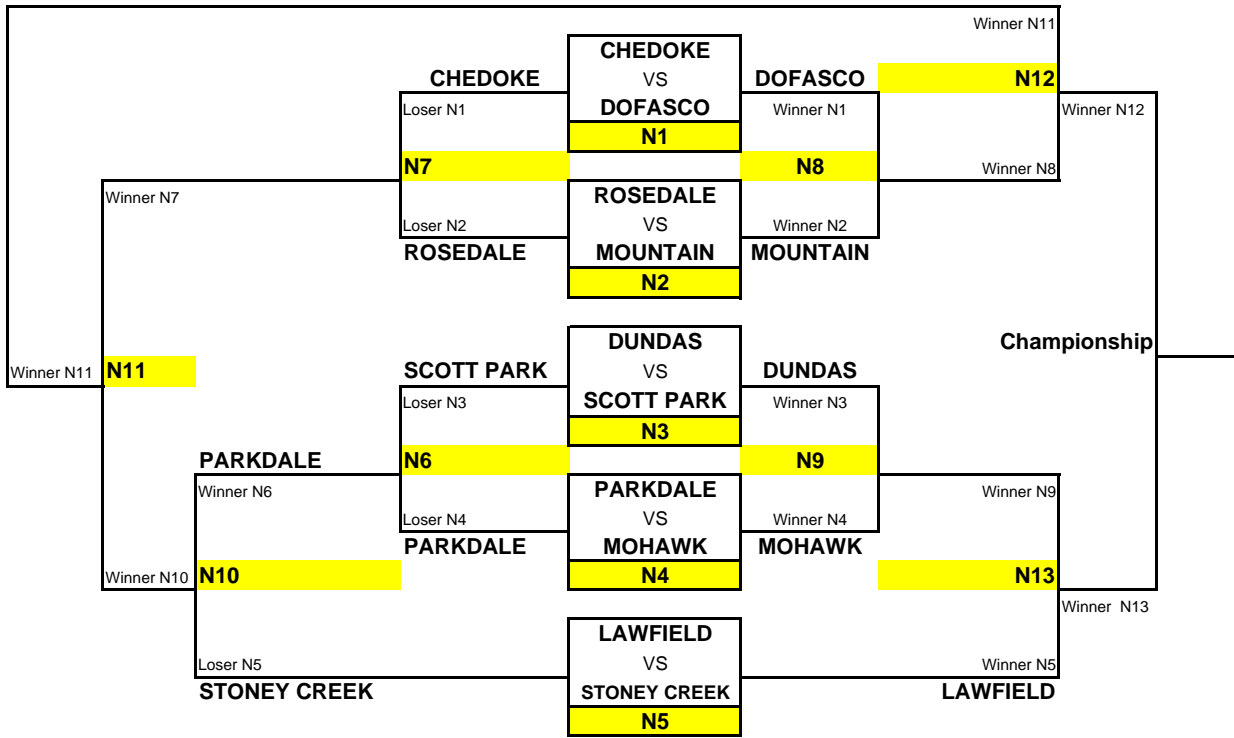

**RHL PLAYDOWNS  
NOVICE DIVISION**

GAME #	LOCATION	DAY	DATE	TIME	ASSOCIATION		ASSOCIATION	
N1	Lawfield	Sun	22-Mar	10:00am	CHEDOKE	4	DOFASCO	5
N2	Chedoke G	Sun	22-Mar	10:30am	ROSEDALE	2	MOUNTAIN	12
N3	Chedoke B	Sun	22-Mar	8:00am	DUNDAS	4	SCOTT PARK	1
N4	Chedoke G	Sun	22-Mar	8:30am	PARKDALE	0	MOHAWK	4
N5	Chedoke B	Sun	22-Mar	10:00am	LAWFIELD	7	STONEY CREEK	2
N6	Lawfield	Sun	22-Mar	3:00pm	SCOTT PARK	1	PARKDALE	9
N7	Lawfield	Tues	24-Mar	6:00pm	ROSEDALE		CHEDOKE	
N8	Stoney	Thur	26-Mar	6:00pm	MOUNTAIN		DOFASCO	
N9	Market	Sat	28-Mar	8:00am	DUNDAS		MOHAWK	
N10	Lawfield	Tues	24-Mar	7:00pm	STONEY CREEK		PARKDALE	
N11	Stoney	Thur	26-Mar	7:00Pm				
N12	Market	Sat	28-Mar	9:00am				
N13	Market	Sat	28-Mar	1:00pm	LAWFIELD			
CHAMP	Mountain	Sun	29-Mar	9:00am				

**RHL PLAYDOWNS  
ATOM DIVISION**

GAME #	LOCATION	DAY	DATE	TIME	ASSOCIATION		ASSOCIATION	
A1	Chedoke G	Sun	22-Mar	11:30am	DOFASCO	1	ROSEDALE	6
A2	Chedoke B	Sun	22-Mar	11:00am	MOUNTAIN	2	STONEY CREEK	3
A3	Lawfield	Sun	22-Mar	9:00am	SCOTT PARK	0	DUNDAS	11
A4	Chedoke B	Sun	22-Mar	9:00am	MOHAWK	1	LAWFIELD	7
A5	Rosedale	Sun	22-Mar	1:00pm	PARKDALE	5	CHEDOKE	1
A6	Lawfield	Sun	22-Mar	4:00pm	SCOTT PARK	6	MOHAWK	6 (win)
A7	Quad (:30)	Mon	23-Mar	6:30pm	MOUNTAIN		DOFASCO	
A8	Market	Tues	24-Mar	6:00pm	STONEY CREEK		ROSEDALE	
A9	Lawfield	Thur	26-Mar	6:00pm	DUNDAS		LAWFIELD	
A10	Quad (:30)	Mon	23-Mar	7:30pm	CHEDOKE		MOHAWK	
A11	Market	Tues	24-Mar	7:00pm				
A12	Mountain	Sat	28-Mar	9:00am				
A13	Market	Sat	28-Mar	10:00am	PARKDALE			
CHAMP	Mountain	Sun	29-Mar	10:30 am				