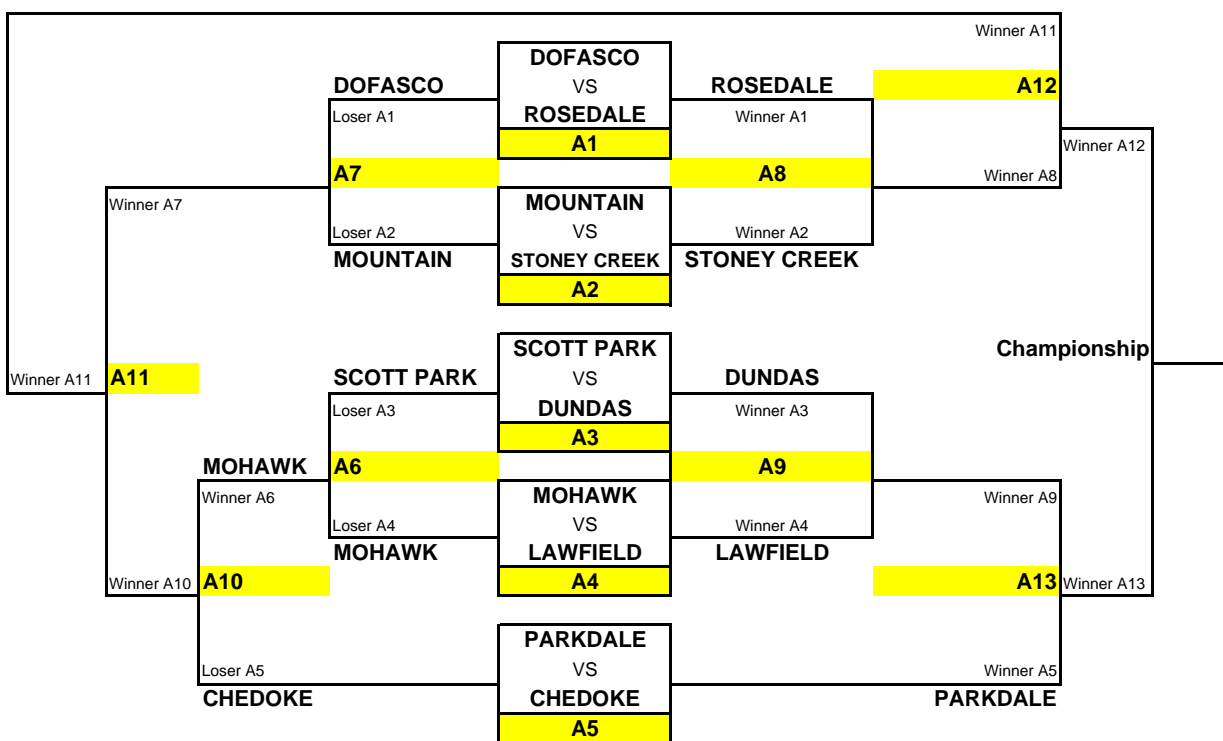

**RHL PLAYDOWNS  
NOVICE DIVISION**

GAME #	LOCATION	DAY	DATE	TIME	ASSOCIATION		ASSOCIATION	
N1	Lawfield	Sun	22-Mar	10:00am	CHEDOKE	4	DOFASCO	5
N2	Chedoke G	Sun	22-Mar	10:30am	ROSEDALE	2	MOUNTAIN	12
N3	Chedoke B	Sun	22-Mar	8:00am	DUNDAS	4	SCOTT PARK	1
N4	Chedoke G	Sun	22-Mar	8:30am	PARKDALE	0	MOHAWK	4
N5	Chedoke B	Sun	22-Mar	10:00am	LAWFIELD	7	STONEY CREEK	2
N6	Lawfield	Sun	22-Mar	3:00pm	SCOTT PARK	1	PARKDALE	9
N7	Lawfield	Tues	24-Mar	6:00pm	ROSEDALE		CHEDOKE	
N8	Stoney	Thur	26-Mar	6:00pm	MOUNTAIN		DOFASCO	
N9	Market	Sat	28-Mar	8:00am	DUNDAS		MOHAWK	
N10	Lawfield	Tues	24-Mar	7:00pm	STONEY CREEK		PARKDALE	
N11	Stoney	Thur	26-Mar	7:00Pm				
N12	Market	Sat	28-Mar	9:00am				
N13	Market	Sat	28-Mar	1:00pm	LAWFIELD			
CHAMP	Mountain	Sun	29-Mar	9:00am				

**RHL PLAYDOWNS  
ATOM DIVISION**

GAME #	LOCATION	DAY	DATE	TIME	ASSOCIATION		ASSOCIATION	
A1	Chedoke G	Sun	22-Mar	11:30am	DOFASCO	1	ROSEDALE	6
A2	Chedoke B	Sun	22-Mar	11:00am	MOUNTAIN	2	STONEY CREEK	3
A3	Lawfield	Sun	22-Mar	9:00am	SCOTT PARK	0	DUNDAS	11
A4	Chedoke B	Sun	22-Mar	9:00am	MOHAWK	1	LAWFIELD	7
A5	Rosedale	Sun	22-Mar	1:00pm	PARKDALE	5	CHEDOKE	1
A6	Lawfield	Sun	22-Mar	4:00pm	SCOTT PARK	6	MOHAWK	6 (win)
A7	Quad (:30)	Mon	23-Mar	6:30pm	MOUNTAIN		DOFASCO	
A8	Market	Tues	24-Mar	6:00pm	STONEY CREEK		ROSEDALE	
A9	Lawfield	Thur	26-Mar	6:00pm	DUNDAS		LAWFIELD	
A10	Quad (:30)	Mon	23-Mar	7:30pm	CHEDOKE		MOHAWK	
A11	Market	Tues	24-Mar	7:00pm				
A12	Mountain	Sat	28-Mar	9:00am				
A13	Market	Sat	28-Mar	10:00am	PARKDALE			
CHAMP	Mountain	Sun	29-Mar	10:30 am				