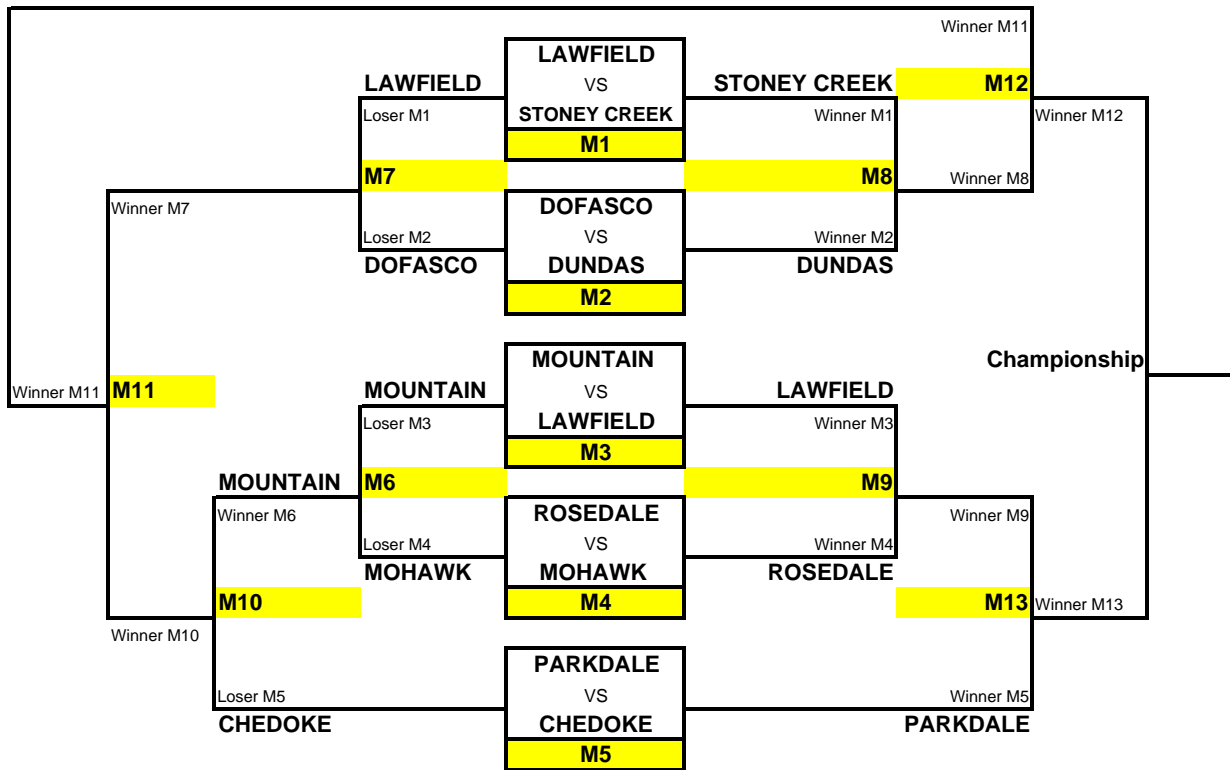

**RHL PLAYDOWNS
MIDGET DIVISION**

GAME #	LOCATION	DAY	DATE	TIME	HOME		AWAY	
M1	Mountain	Sun	22-Mar	2:00pm	LAWFIELD	2	STONEY CREEK	5
M2	Mountain	Sun	22-Mar	3:00pm	DOFASCO	1	DUNDAS	4
M3	Lawfield	Sun	22-Mar	11:00am	MOUNTAIN	3	LAWFIELD	4
M4	Lawfield	Sun	22-Mar	12:00pm	ROSEDALE	8	MOHAWK	2
M5	Mountain	Sun	22-Mar	1:00pm	PARKDALE	4	CHEDOKE	1
M6	Mountain	Sun	22-Mar	4:00pm	MOUNTAIN	7	MOHAWK	2
M7	Market	Tues	24-Mar	8:00pm	LAWFIELD		DOFASCO	
M8	Stoney	Thur	26-Mar	9:00pm	STONEY CREEK		DUNDAS	
M9	Lawfield	Thur	26-Mar	8:00pm	LAWFIELD		ROSEDALE	
M10	Parkdale	Wed	25-Mar	9:00pm	CHEDOKE		MOUNTAIN	
M11	Stoney	Thur	26-Mar	8:00pm				
M12	Mountain	Sat	28-Mar	12:00pm				
M13	Mountain	Sat	28-Mar	1:00pm	PARKDALE			
CHAMP	Mountain	Sun	29-Mar	3:00pm